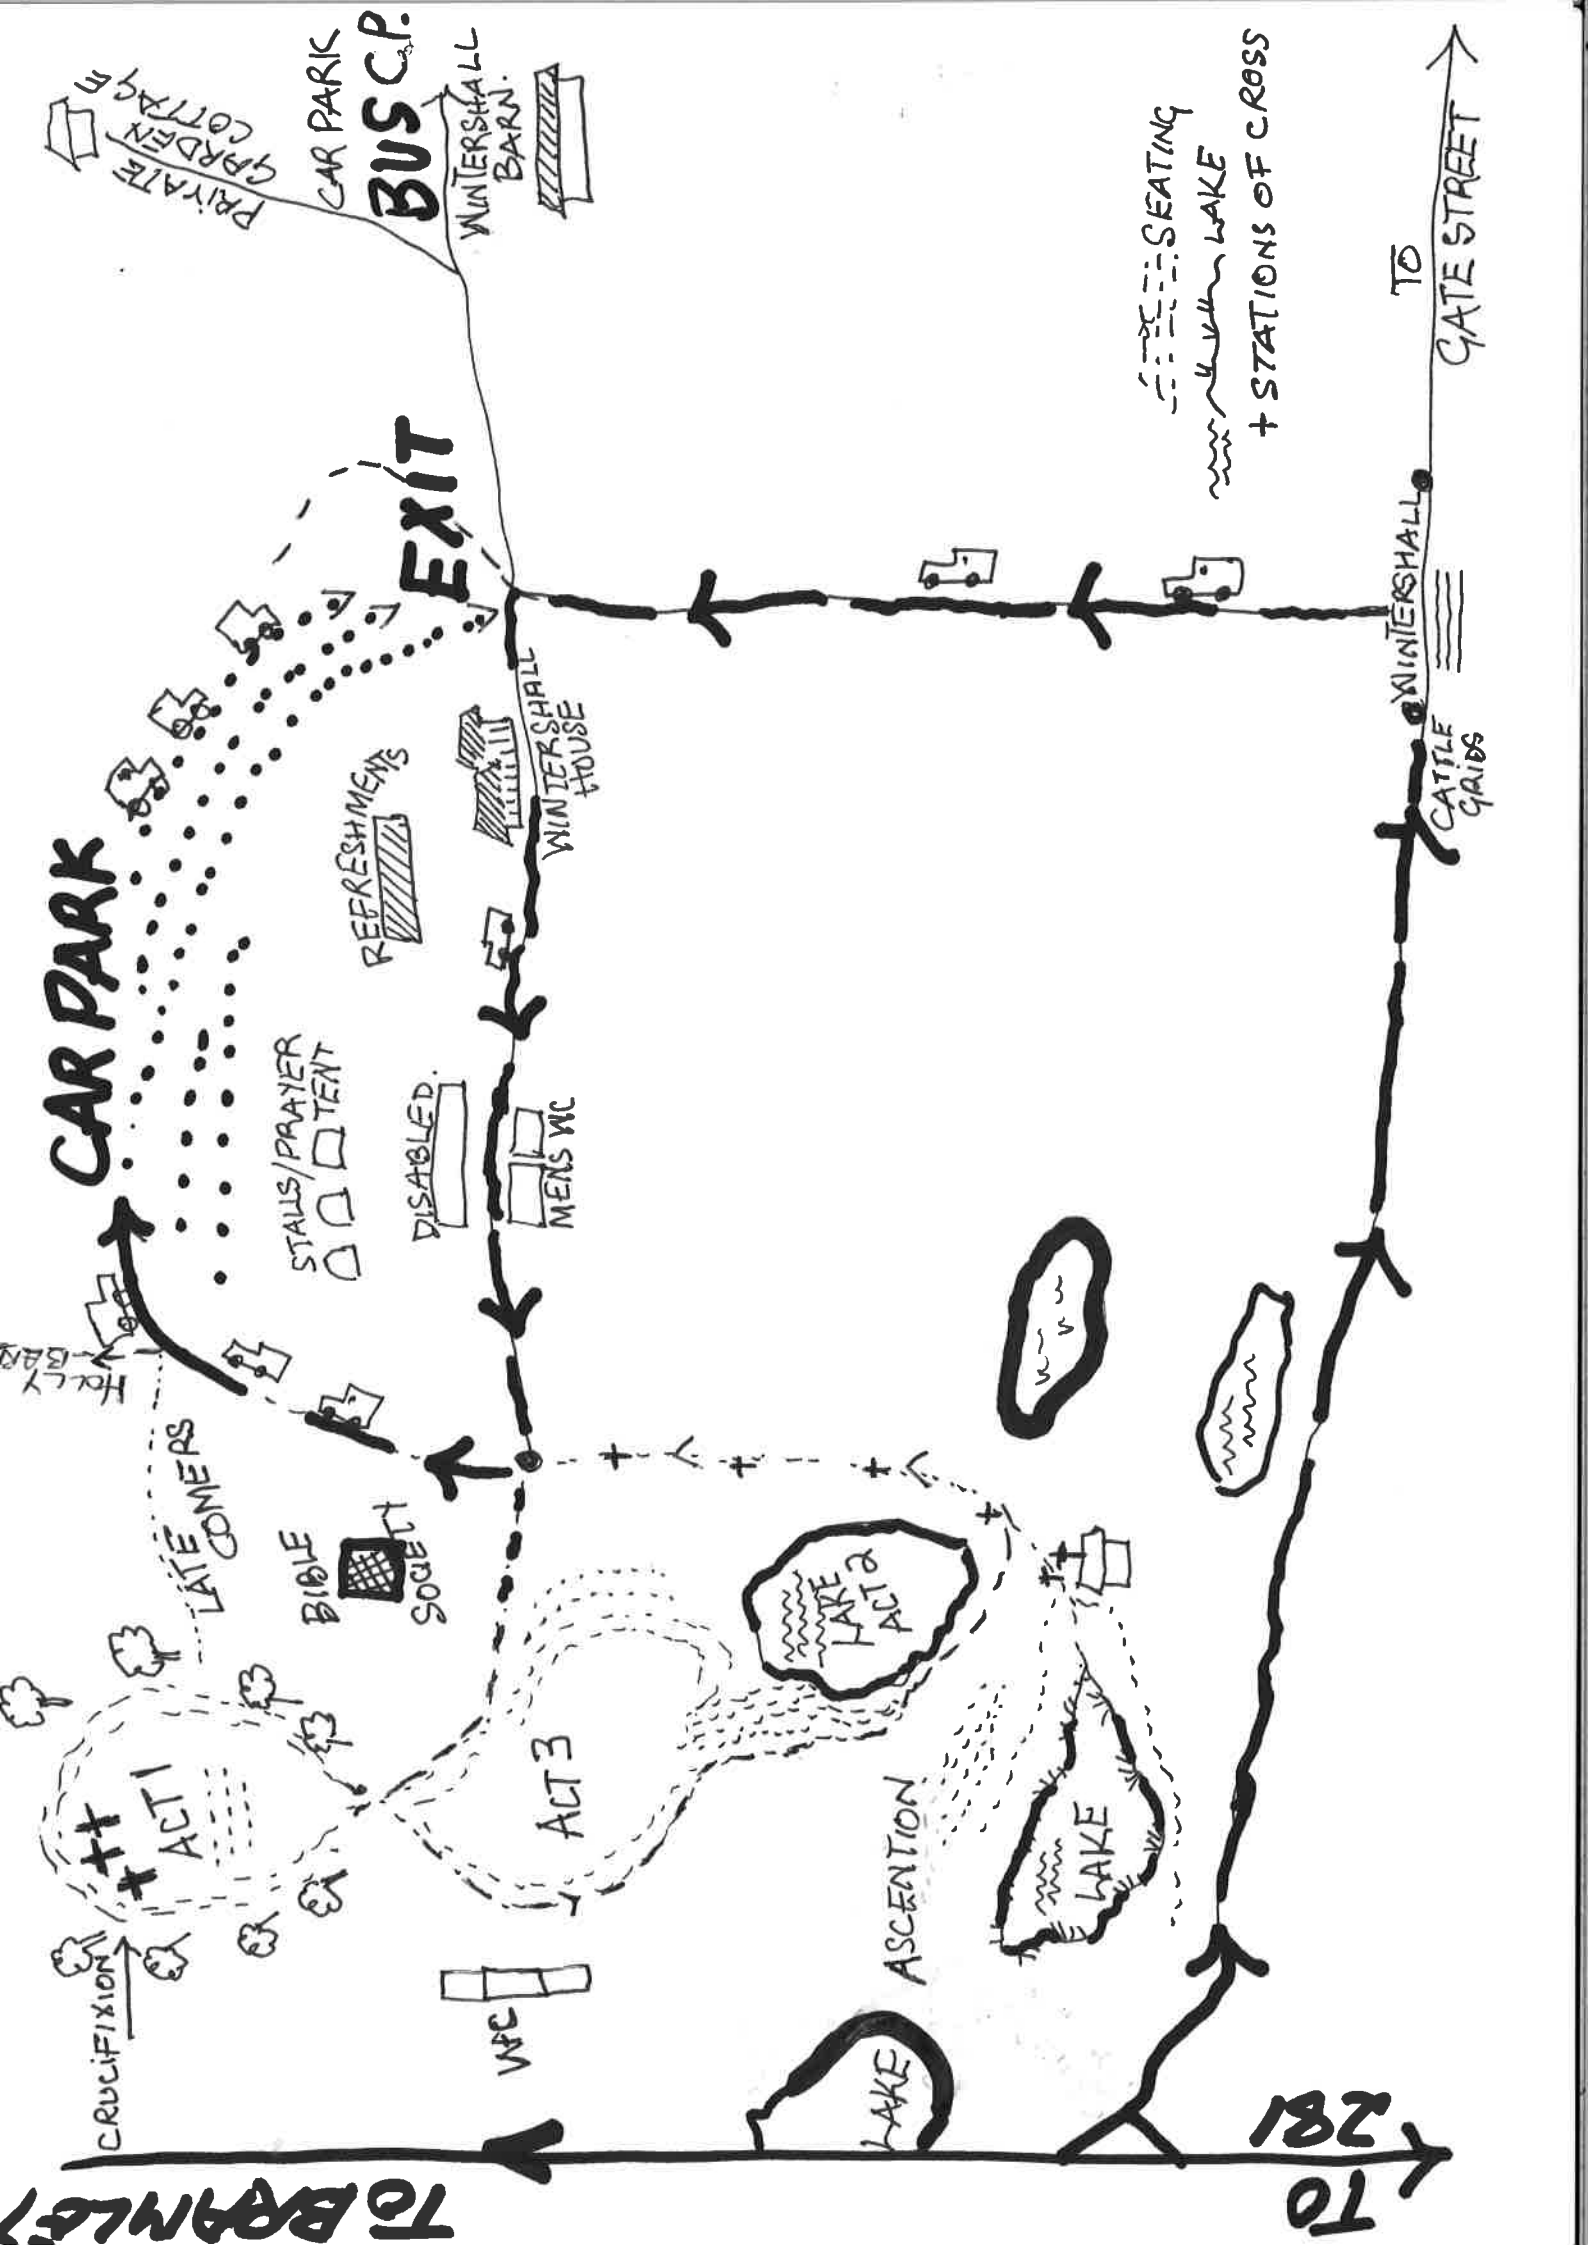

TO BRANLEY

TO 281

CAR PARK

EXIT

PRIVATE GARDEN COTTAGE

CAR PARK

BUS CP.

WINTERSHALL BARN.

STALLS/PRAYER TENT

REFRESHMENTS

DISABLED

MENS WC

WINTERSHALL HOUSE

HOLY BARR

LATE COMERS

BIBLE SOCIETY

ACT 1

ACT 3

LAKE ACT 2

ASCENSION

LAKE

LAKE

SEATING

LAKE

+ STATIONS OF CROSS

TO

WINTERSHALL

CATTLE GRIDS

TO

GATE STREET